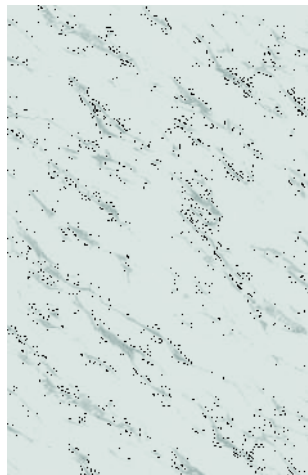

NF98 - Structured Marble Dark

MK14 - Mat Ash Black Marble

KN02 - Dark Caramel Marble

NF99 - Natural Marble Grey

NE69 - Grey and black granite

MK13 - Light mat grey marble

NE31 - Mat White Marble

NG31 - Gloss White Marble

NE72 - Black stripes white marble

NG04 - Cream Marble